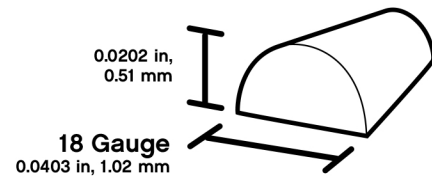

Wire Gauges

wirejewelry.com

INFORMATION | EDUCATION | SUPPLIES

Scan for more details

SHAPES

Square

Round

Half Round

TEMPER

Dead Soft
Half Hard
Full Hard

METAL

BASE

Yellow Brass
Red Brass
Nickel Silver
Copper

PRECIOUS

Gold Filled
Rose Gold Filled
Sterling Silver
Argentium

Example Wire Measurement: 18 Gauge

| Square | AWG | in | mm | Round | AWG | in | mm | Half Round | AWG | in | mm |
|--------|-----|--------|-------|-------|-----|--------|-------|------------|-----|--------|-------|
| • | 30 | 0.0100 | 0.254 | • | 30 | 0.0100 | 0.254 | • | 30 | 0.0100 | 0.254 |
| ▪ | 28 | .0125 | .320 | • | 28 | .0125 | .320 | • | 28 | .0125 | .320 |
| ▫ | 26 | .0159 | .404 | • | 26 | .0159 | .404 | • | 26 | .0159 | .404 |
| ■ | 24 | .0201 | .511 | • | 24 | .0201 | .511 | • | 24 | .0201 | .511 |
| ■ | 22 | .0253 | .643 | • | 22 | .0253 | .643 | • | 22 | .0253 | .643 |
| ■ | 21 | .0285 | .723 | • | 21 | .0285 | .723 | • | 21 | .0285 | .723 |
| ■ | 20 | .0320 | .813 | • | 20 | .0320 | .813 | • | 20 | .0320 | .813 |
| ■ | 18 | .0403 | 1.02 | • | 18 | .0403 | 1.02 | • | 18 | .0403 | 1.02 |
| ■ | 16 | .0508 | 1.29 | • | 16 | .0508 | 1.29 | • | 16 | .0508 | 1.29 |
| ■ | 14 | .0641 | 1.63 | • | 14 | .0641 | 1.63 | • | 14 | .0641 | 1.63 |
| ■ | 12 | .0808 | 2.05 | • | 12 | .0808 | 2.05 | • | 12 | .0808 | 2.05 |
| ■ | 10 | 0.1019 | 2.59 | • | 10 | 0.1019 | 2.59 | • | 10 | 0.1019 | 2.59 |
| ■ | 8 | 0.1283 | 3.26 | • | 8 | 0.1283 | 3.26 | • | 8 | 0.1283 | 3.26 |
| ■ | 6 | 0.1618 | 4.11 | • | 6 | 0.1618 | 4.11 | • | 6 | 0.1618 | 4.11 |
| ■ | 4 | 0.2043 | 5.19 | • | 4 | 0.2043 | 5.19 | • | 4 | 0.2043 | 5.19 |