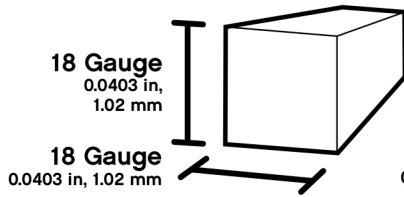

Wire Gauges

wirejewelry.com

INFORMATION | EDUCATION | SUPPLIES

Scan for more details

SHAPES

Square

Round

Half Round

TEMPER

Dead Soft
Half Hard
Full Hard

METAL

BASE

Yellow Brass
Red Brass
Nickel Silver
Copper

PRECIOUS

Gold Filled
Rose Gold Filled
Sterling Silver
Argentium

Example Wire Measurement: 18 Gauge

| Square | AWG | in | mm | Round | AWG | in | mm | Half Round | AWG | in | mm |
|--------|-----|--------|-------|-------|-----|--------|-------|------------|-----|--------|-------|
| • | 30 | 0.0100 | 0.254 | • | 30 | 0.0100 | 0.254 | • | 30 | 0.0100 | 0.254 |
| ▪ | 28 | .0125 | .320 | • | 28 | .0125 | .320 | • | 28 | .0125 | .320 |
| ▫ | 26 | .0159 | .404 | • | 26 | .0159 | .404 | • | 26 | .0159 | .404 |
| ■ | 24 | .0201 | .511 | • | 24 | .0201 | .511 | • | 24 | .0201 | .511 |
| ■ | 22 | .0253 | .643 | • | 22 | .0253 | .643 | • | 22 | .0253 | .643 |
| ■ | 21 | .0285 | .723 | • | 21 | .0285 | .723 | • | 21 | .0285 | .723 |
| ■ | 20 | .0320 | .813 | • | 20 | .0320 | .813 | • | 20 | .0320 | .813 |
| ■ | 18 | .0403 | 1.02 | • | 18 | .0403 | 1.02 | • | 18 | .0403 | 1.02 |
| ■ | 16 | .0508 | 1.29 | • | 16 | .0508 | 1.29 | • | 16 | .0508 | 1.29 |
| ■ | 14 | .0641 | 1.63 | • | 14 | .0641 | 1.63 | • | 14 | .0641 | 1.63 |
| ■ | 12 | .0808 | 2.05 | • | 12 | .0808 | 2.05 | • | 12 | .0808 | 2.05 |
| ■ | 10 | 0.1019 | 2.59 | • | 10 | 0.1019 | 2.59 | • | 10 | 0.1019 | 2.59 |
| ■ | 8 | 0.1283 | 3.26 | • | 8 | 0.1283 | 3.26 | • | 8 | 0.1283 | 3.26 |
| ■ | 6 | 0.1618 | 4.11 | • | 6 | 0.1618 | 4.11 | • | 6 | 0.1618 | 4.11 |
| ■ | 4 | 0.2043 | 5.19 | • | 4 | 0.2043 | 5.19 | • | 4 | 0.2043 | 5.19 |