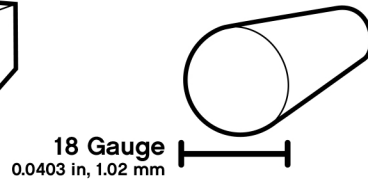

Wire Gauges

wirejewelry.com

INFORMATION | EDUCATION | SUPPLIES

Scan for more details

SHAPES

Square

Round

Half Round

TEMPER

Dead Soft
Half Hard
Full Hard

METAL

BASE

Yellow Brass
Red Brass
Nickel Silver
Copper

PRECIOUS

Gold Filled
Rose Gold Filled
Sterling Silver
Argentium

Example Wire Measurement: 18 Gauge

| Square | AWG | in | mm | Round | AWG | in | mm | Half Round | AWG | in | mm |
|--------|-----|--------|-------|-------|-----|--------|-------|------------|-----|--------|-------|
| • | 30 | 0.0100 | 0.254 | • | 30 | 0.0100 | 0.254 | • | 30 | 0.0100 | 0.254 |
| ▪ | 28 | .0125 | .320 | • | 28 | .0125 | .320 | • | 28 | .0125 | .320 |
| ▫ | 26 | .0159 | .404 | • | 26 | .0159 | .404 | • | 26 | .0159 | .404 |
| ■ | 24 | .0201 | .511 | • | 24 | .0201 | .511 | • | 24 | .0201 | .511 |
| ■ | 22 | .0253 | .643 | • | 22 | .0253 | .643 | • | 22 | .0253 | .643 |
| ■ | 21 | .0285 | .723 | • | 21 | .0285 | .723 | • | 21 | .0285 | .723 |
| ■ | 20 | .0320 | .813 | • | 20 | .0320 | .813 | • | 20 | .0320 | .813 |
| ■ | 18 | .0403 | 1.02 | • | 18 | .0403 | 1.02 | • | 18 | .0403 | 1.02 |
| ■ | 16 | .0508 | 1.29 | • | 16 | .0508 | 1.29 | • | 16 | .0508 | 1.29 |
| ■ | 14 | .0641 | 1.63 | • | 14 | .0641 | 1.63 | • | 14 | .0641 | 1.63 |
| ■ | 12 | .0808 | 2.05 | • | 12 | .0808 | 2.05 | • | 12 | .0808 | 2.05 |
| ■ | 10 | 0.1019 | 2.59 | • | 10 | 0.1019 | 2.59 | • | 10 | 0.1019 | 2.59 |
| ■ | 8 | 0.1283 | 3.26 | • | 8 | 0.1283 | 3.26 | • | 8 | 0.1283 | 3.26 |
| ■ | 6 | 0.1618 | 4.11 | • | 6 | 0.1618 | 4.11 | • | 6 | 0.1618 | 4.11 |
| ■ | 4 | 0.2043 | 5.19 | • | 4 | 0.2043 | 5.19 | • | 4 | 0.2043 | 5.19 |